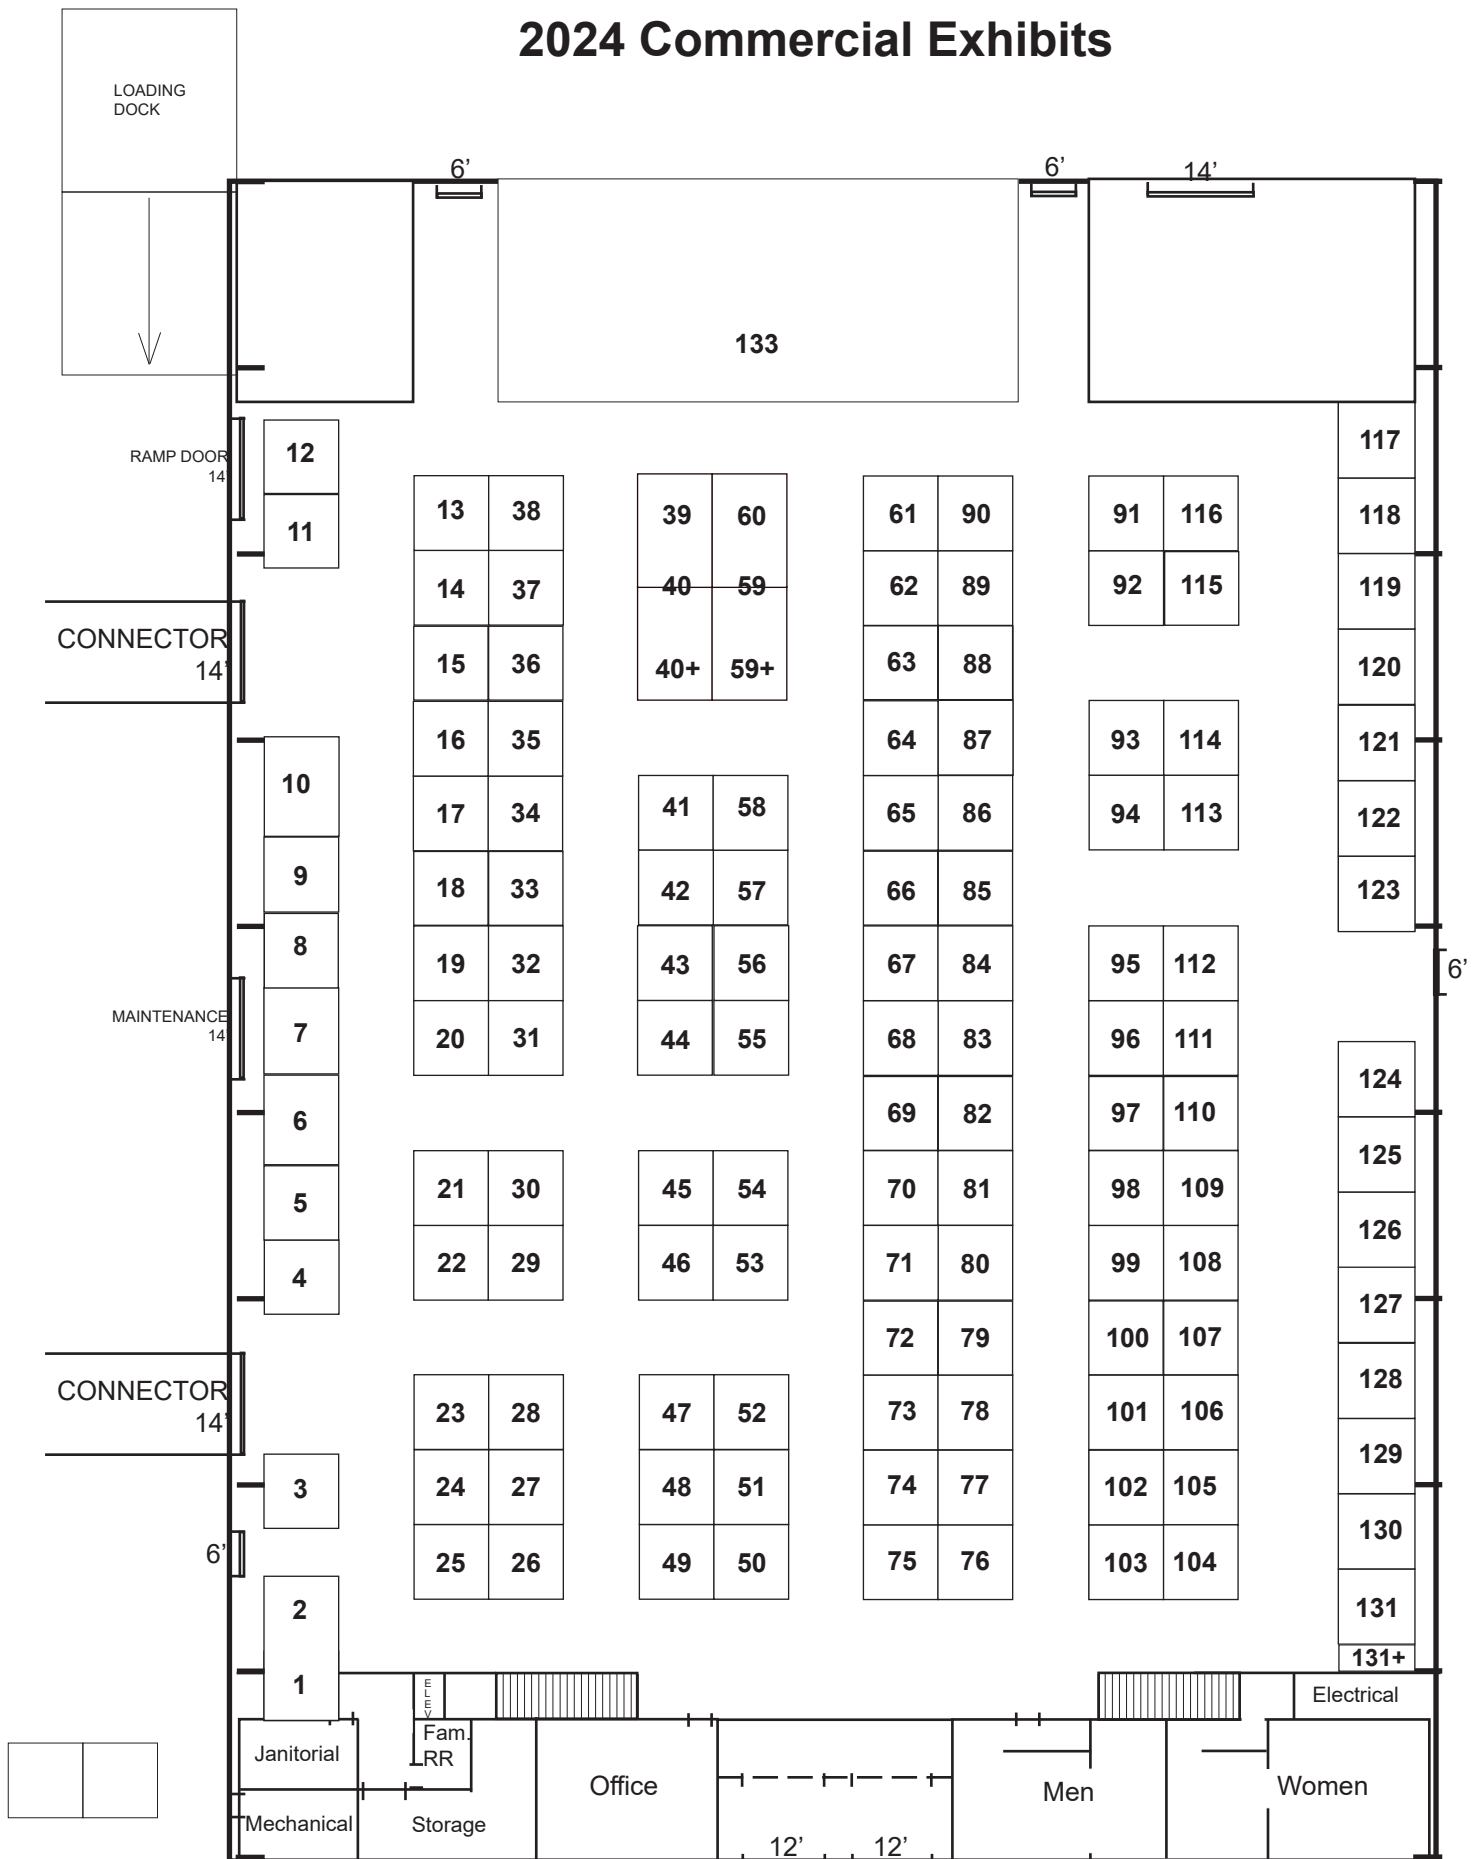

2024 Commercial Exhibits

GOODMAN BUILDING

(225' X 160')