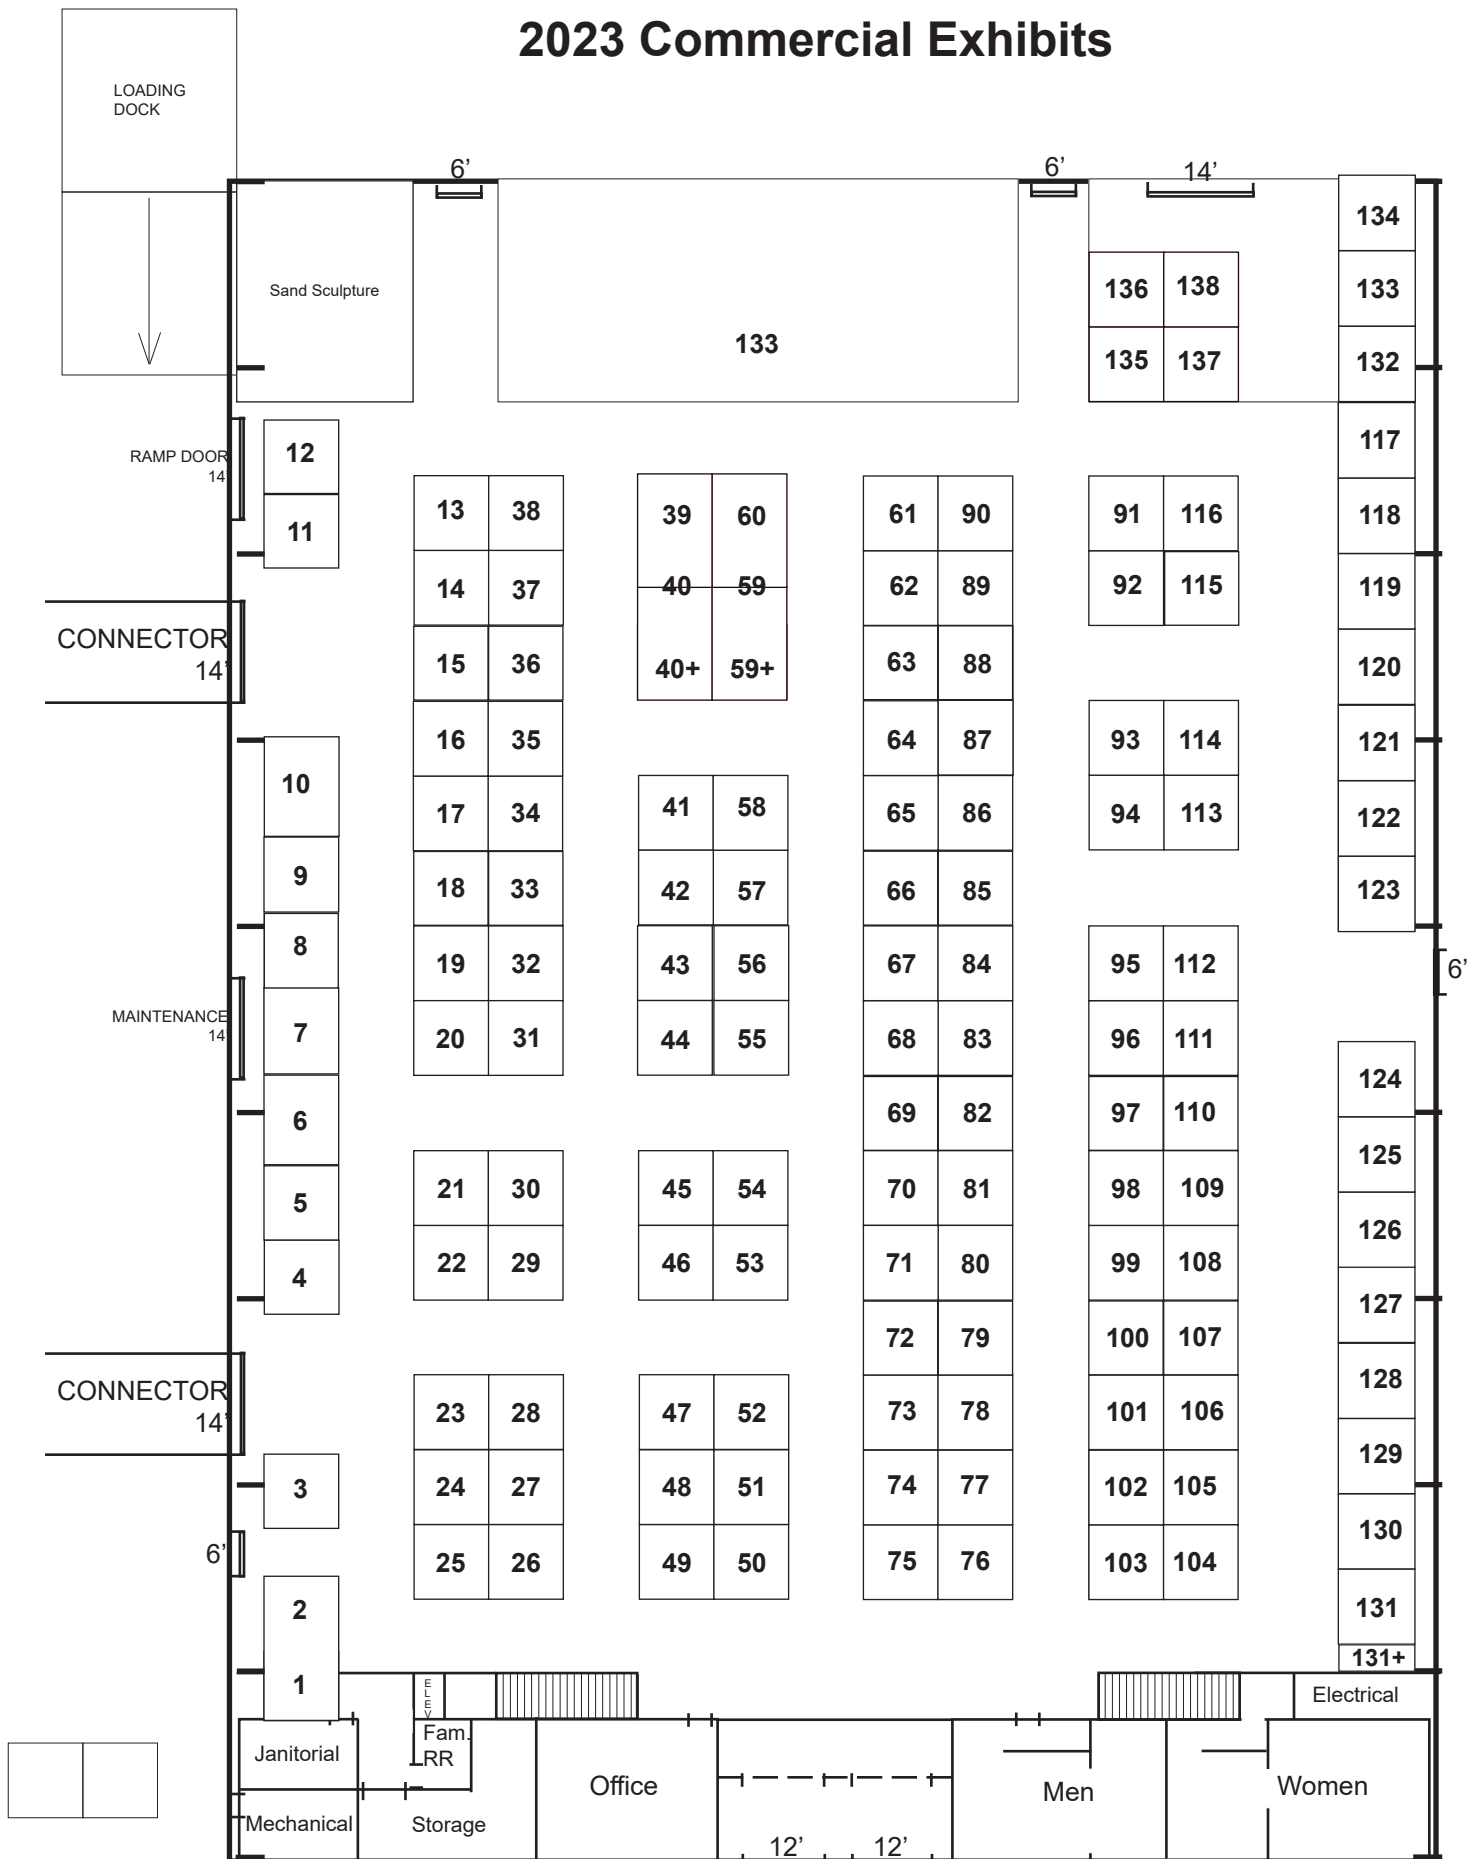

2023 Commercial Exhibits

GOODMAN BUILDING

(225' X 160')