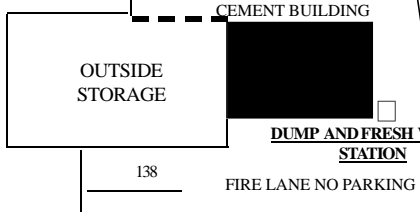

CAROLINA LOT
Upper end
NOT TO SCALE

ELECTRICAL ONLY
SITES ARE
NP-1 THRU NP-80

SITES NP-102 THRU NP-128 ARE PARKED UPON ARRIVAL

- TRANSFORMERS
- DUMP & FRESH WATER STATION
- ⊙ UTILITY POLE
- BUILDING
- DUMP STATION ONLY