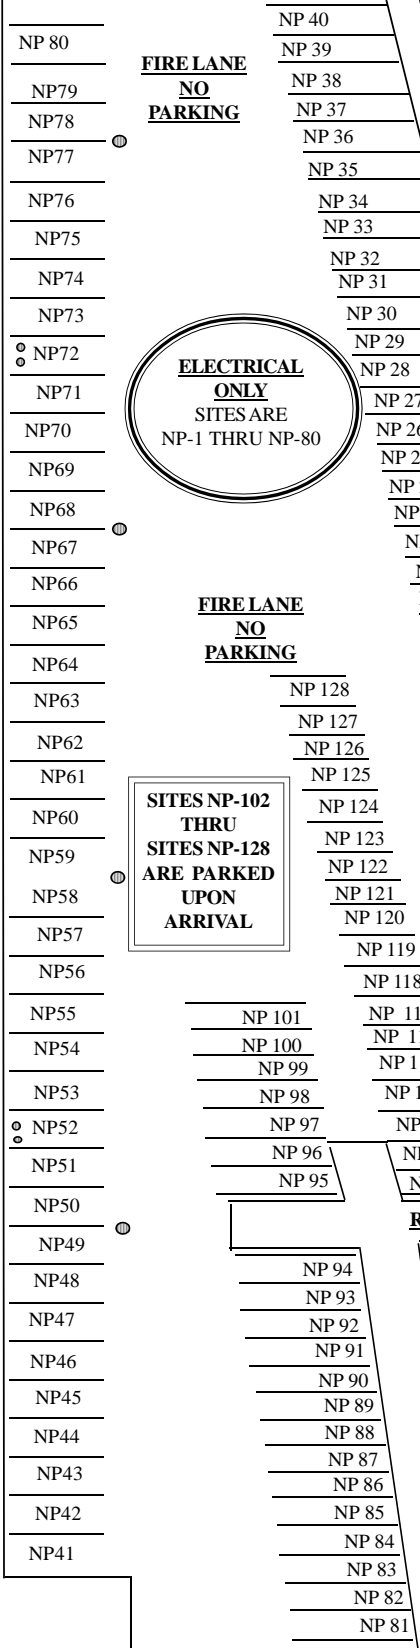

CAROLINA LOT
Upper end
NOT TO SCALE

ELECTRICAL ONLY
SITES ARE
NP-1 THRU NP-80

SITES NP-102 THRU NP-128 ARE PARKED UPON ARRIVAL

- TRANSFORMERS
- DUMP & FRESH WATER STATION
- ⊙ UTILITY POLE
- BUILDING
- DUMP STATION ONLY