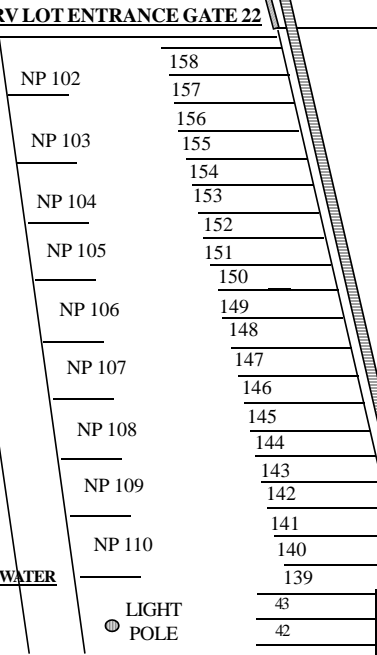

CAROLINA LOT
Upper end
NOT TO SCALE

ELECTRICAL ONLY
SITES ARE
NP-1 THRU NP-80

SITES NP-102 THRU NP-128 ARE PARKED UPON ARRIVAL

- TRANSFORMERS
- DUMP & FRESH WATER STATION
- ⊙ UTILITY POLE
- BUILDING
- DUMP STATION ONLY