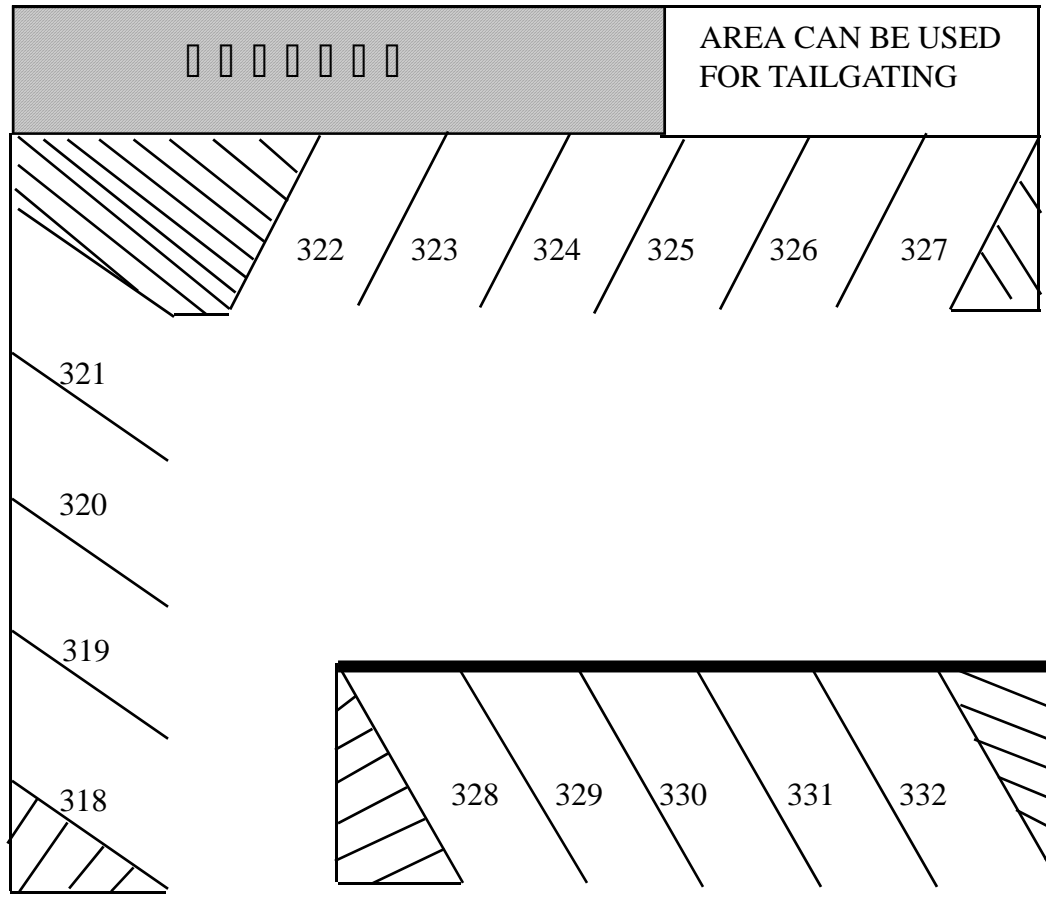

ROCKET END

TAIL GATE UNDER THE ROCKET
CANTEY BUILDING PARKING

ROADWAY NO PARKING

FIRE LANE NO PARKING

FIRE LANE NO PARKING

FIRE LANE NO PARKING

FIRE LANE NO PARKING

BARN 2
NUTT ARENA
BARN 3

STADIUM END

FIRE LANE NO PARKING

DO NOT BLOCK GATE